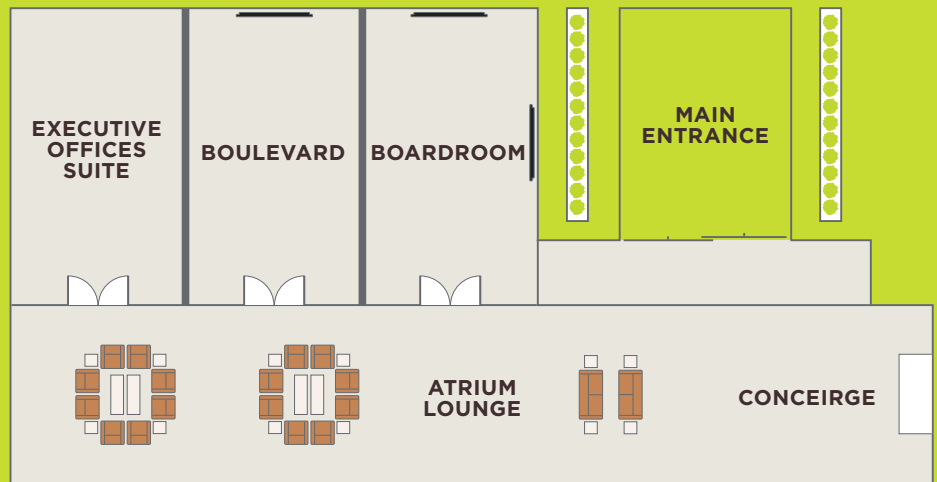

FLOOR PLANS

Conference Centre

The spacious Atrium area is available for vehicle displays, exhibitions, trade shows, networking and product launches.
ATRIUM SIZE: 9.8m x 21.2m x 3.6m, 200 standing capacity.

Single Room Formats

Combined Room Formats