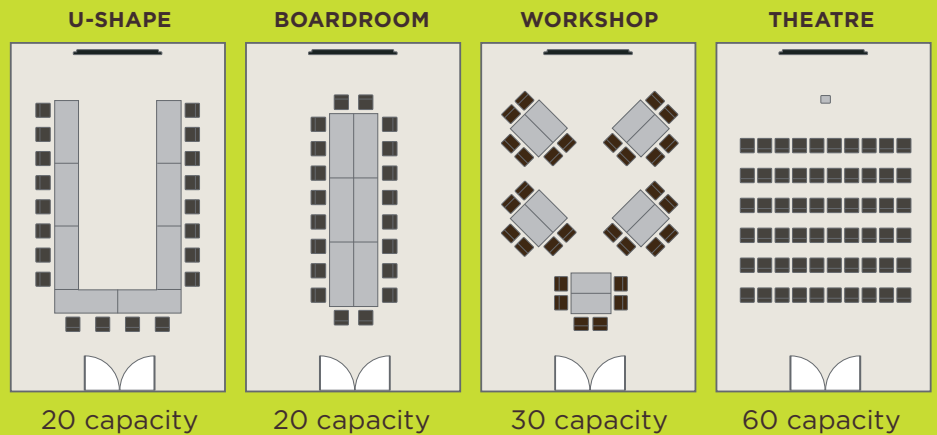

FLOOR PLANS

Conference Centre

The spacious Atrium area is available for vehicle displays, exhibitions, trade shows, networking and product launches.
ATRIUM SIZE: 9.8m x 21.2m x 3.6m, 200 standing capacity.

Single Room Formats

Combined Room Formats